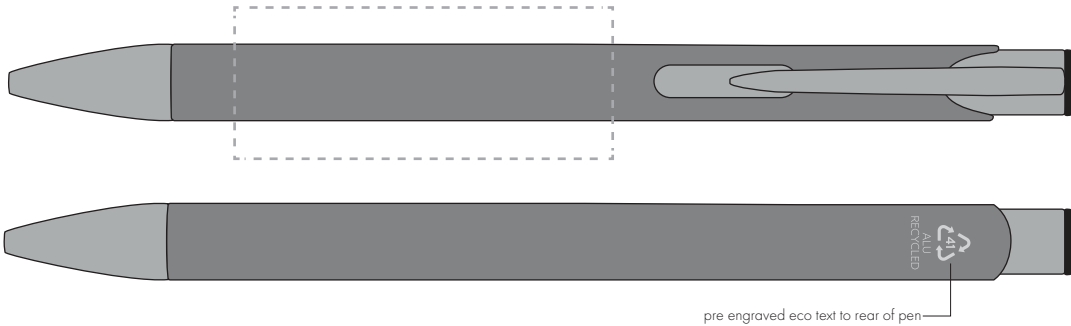

Your Ref:
Our Ref:

Quantity:
Version: 1

Product Code: TPC982001
Product Colour: GREY

PRINTING CONCERNS:

We stock this item in the following colours

**PANTONE REFERENCE(S)**

● Engrave

ARTWORK SCALE 100%

ARTWORK SCALE 100%
Rotary Engrave Area:
50mm x 20mm

Product Image for visualisation
- colours may vary

The dashed line is to demonstrate print area and will not appear on your printed item

PLEASE NOTE:

- All colours including print and product are for visual purposes only and should not be regarded as the actual colour of the product and print.
- Some products may vary from batch to batch and may differ from previous orders.
- The colour and texture of a product can also have an effect on the final print colour.
- By approving this order we accept that you understand these terms.